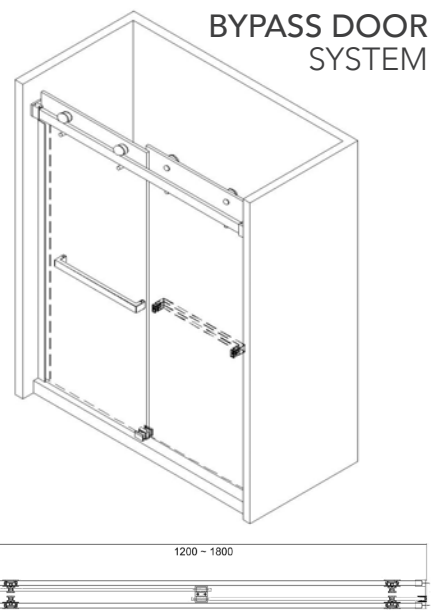

A224H

BYPASS DOOR SYSTEM

SLIDING DOOR SYSTEM

This luxurious sliding door is the perfect addition to your home, create instantly a sophisticated custom-look style for your bath at a fraction of the cost.

- Premium tempered glass: 8mm (Sliding) + 10mm (Fixed)
- Grade A 304 stainless steel on hardware: Head rail / Rollers / Handle
- Sliding door with a fixed panel, reversible for left or right door opening