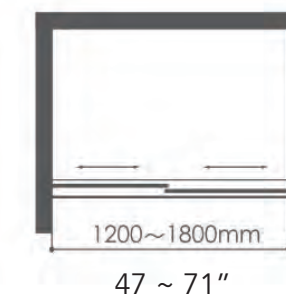

Frameless 8mm Sliding Door with Side Panel Feature:
Chrome Profile Finish,
Stainless Steel Double Side Handle
8mm Tempered Glass
Stainless Steel Double Side Handle
Stainless Steel Top Bracket & Wheel
Bottom with Guider
(Make sure it slides smoothly)
Fully Waterproof Tested
20mm Adjustment
Reversible Design

A295