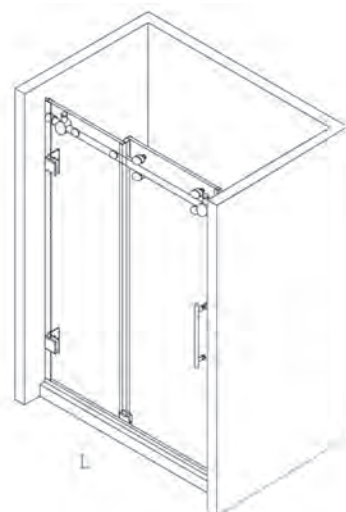

## Make your bathroom an oasis with this shower door.

- Tempered clear glass with 304 stainless steel hardware.
- Specially design rollers made door closing smoothly with effortless.
- Sliding door with a fixed panel, reversible for left or right door opening.

A28B01 Pulley Assembly

A28B02 Door Stopper

A28B03 Wall Mount Bracket

A28B08-1 Handle

A28B06 Bottom Door Guide

A28B05 Bottom Door Guide

A28B04 Structural Rail Connection

1200~1800mm