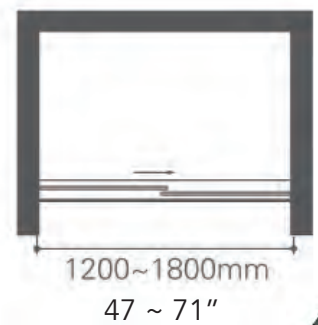

BYPASS DOOR SYSTEM