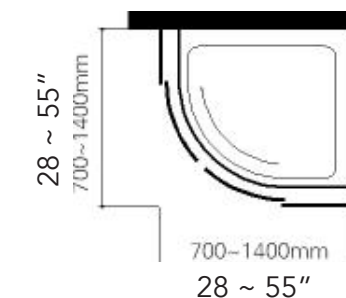

Chrome Profile Finish
One Channel Design (make sure of easy installation)
Universal for 8mm and 10mm Tempered Glass
Stainless Steel Double Side Handle
Stainless Steel top bracket
Fully Waterproof Tested
20mm Adjustment
Reversible Design

AH40P2