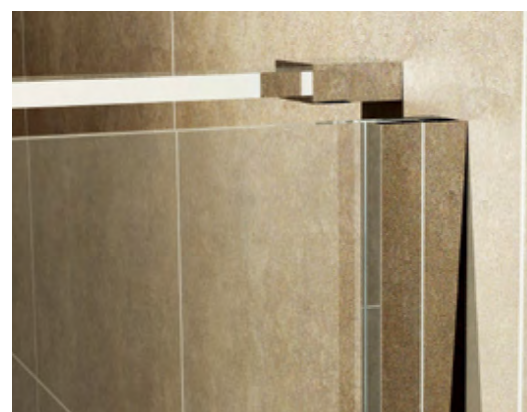

## Make your bathroom an oasis with this shower door.

- Tempered clear glass with 304 stainless steel hardware.
- Specially design rollers made door closing smoothly with effortless.
- Sliding door with a fixed panel, reversible for left or right door opening.

Gently curved inside and outside towel bar handles with 304 stainless steel finished.  
 Water tight seals prevent leakage.

A228R

HINGED DOOR SERIES  
 Frameless 8mm Hinge Door

Chrome Profile Finish  
 One Channel Design (make sure of easy installation)  
 Universal for 8mm and 10mm Tempered Glass  
 Stainless Steel Double Side Handle  
 Stainless Steel top bracket  
 Fully Waterproof Tested  
 20mm Adjustment  
 Reversible Design