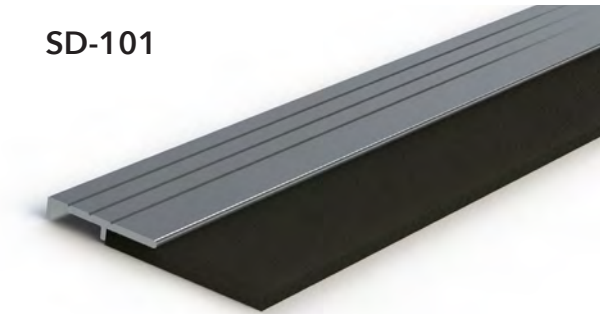

Improves the energy efficiency of your home.

THRESHOLD

- Seal the gap under the door
- Flexible vinyl forms a weather-tight seal

DG-119

ALUMINUM BUMPER THRESHOLD WITH VINYL
1-13/16" (W) x 5/8" (H)

N400

ALUMINUM BUMPER THRESHOLD
4" (W) x 1/2" (H)

WEATHERSTRIP

- Foam edge provides a tight seal to prevent air leakage through the door

SD-102

ALUMINUM DOORS SEALING WITH NEOPRENE
1" (W) x 1/4" (H)

SD-104

ALUMINUM DOORS SEALING WITH COLD TEMP VINYL
1-1/8" (W) x 1/4" (H)

DE-377

ALUMINUM MAGNETIC DOOR JAMB WITH VINYL
2" (W) x 1/4" (H)

W245

ALUMINUM DOORS SEALING WITH BLACK BRUSH
1-3/16" (W) x 13/32" (H)

DOOR SWEEPS

- Screwed to the door
- Can seal high gap under the door

DG-306

ALUMINUM GARAGE DOOR BOTTOM WITH VINYL & BACKER ROD
1-5/8" (W) x 1" (H)

DS-132

ALUMINUM DOORS SWEEPS WITH NEOPRENE
1-3/4" (W) x 1/4" (H)

SD-101

ALUMINUM DOORS SWEEPS WITH RUBBER
1-15/16" (W) x 5/32" (H)

SD-103