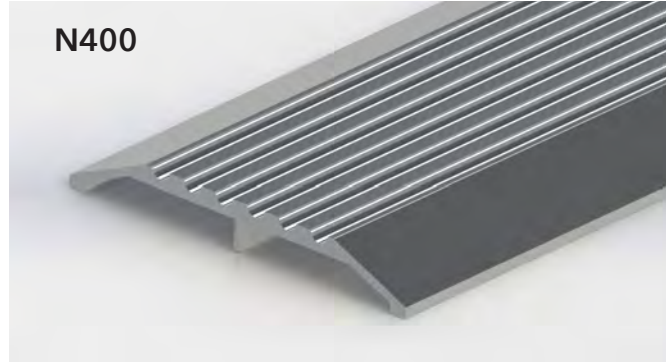

Improves the energy efficiency of your home.

THRESHOLD

- Seal the gap under the door
- Flexible vinyl forms a weather-tight seal

DG-119

ALUMINUM BUMPER THRESHOLD WITH VINYL
1-13/16" (W) x 5/8" (H)

N400

ALUMINUM BUMPER THRESHOLD
4" (W) x 1/2" (H)

WEATHERSTRIP

- Foam edge provides a tight seal to prevent air leakage through the door

SD-102

ALUMINUM DOORS SEALING WITH NEOPRENE
1" (W) x 1/4" (H)

SD-104

ALUMINUM DOORS SEALING WITH COLD TEMP VINYL
1-1/8" (W) x 1/4" (H)

DE-377

ALUMINUM MAGNETIC DOOR JAMB WITH VINYL
2" (W) x 1/4" (H)

W245

ALUMINUM DOORS SEALING WITH BLACK BRUSH
1-3/16" (W) x 13/32" (H)

DOOR SWEEPS

- Screwed to the door
- Can seal high gap under the door

DG-306