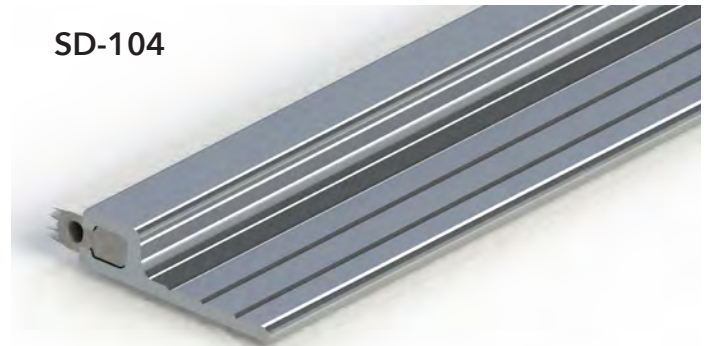

Improves the energy efficiency of your home.

THRESHOLD

- Seal the gap under the door
- Flexible vinyl forms a weather-tight seal

DG-119

ALUMINUM BUMPER THRESHOLD WITH VINYL
1-13/16" (W) x 5/8" (H)

N400

ALUMINUM BUMPER THRESHOLD
4" (W) x 1/2" (H)

WEATHERSTRIP

- Foam edge provides a tight seal to prevent air leakage through the door

SD-102

ALUMINUM DOORS SEALING WITH NEOPRENE
1" (W) x 1/4" (H)

SD-104

ALUMINUM DOORS SEALING WITH COLD TEMP VINYL
1-1/8" (W) x 1/4" (H)

DE-377

ALUMINUM MAGNETIC DOOR JAMB WITH VINYL
2" (W) x 1/4" (H)

W245

ALUMINUM DOORS SEALING WITH BLACK BRUSH
1-3/16" (W) x 13/32" (H)

DOOR SWEEPS

- Screwed to the door
- Can seal high gap under the door

DG-306

ALUMINUM GARAGE DOOR BOTTOM WITH VINYL & BACKER ROD
1-5/8" (W) x 1" (H)

DS-132

ALUMINUM DOORS SWEEPS WITH NEOPRENE
1-3/4" (W) x 1/4" (H)

SD-101

ALUMINUM DOORS SWEEPS WITH RUBBER
1-15/16" (W) x 5/32" (H)

SD-103