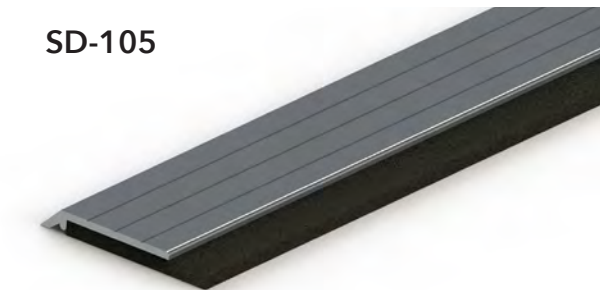

Improves the energy efficiency of your home.

THRESHOLD

- Seal the gap under the door
- Flexible vinyl forms a weather-tight seal

DG-119

ALUMINUM BUMPER THRESHOLD WITH VINYL
1-13/16" (W) x 5/8" (H)

N400

ALUMINUM BUMPER THRESHOLD
4" (W) x 1/2" (H)

WEATHERSTRIP

- Foam edge provides a tight seal to prevent air leakage through the door

SD-102

ALUMINUM DOORS SEALING WITH NEOPRENE
1" (W) x 1/4" (H)

SD-104

ALUMINUM DOORS SEALING WITH COLD TEMP VINYL
1-1/8" (W) x 1/4" (H)

ALUMINUM GARAGE DOOR BOTTOM WITH VINYL & BACKER ROD
1-5/8" (W) x 1" (H)

DS-132

ALUMINUM DOORS SWEEPS WITH NEOPRENE
1-3/4" (W) x 1/4" (H)

SD-101

ALUMINUM DOORS SWEEPS WITH RUBBER
1-15/16" (W) x 5/32" (H)

SD-103

ALUMINUM DOORS SWEEPS WITH NYLON
1-1/2" (W) x 1/4" (H)

SD-105

ALUMINUM DOORS SWEEPS WITH RUBBER
1-5/8" (W) x 3/16" (H)

Standard Length Cut

36" or 54" and 84"

Standard Finishes:

- Mill Finish
- Clear Anodize
- Bronze Anodize
- White Powder Coat