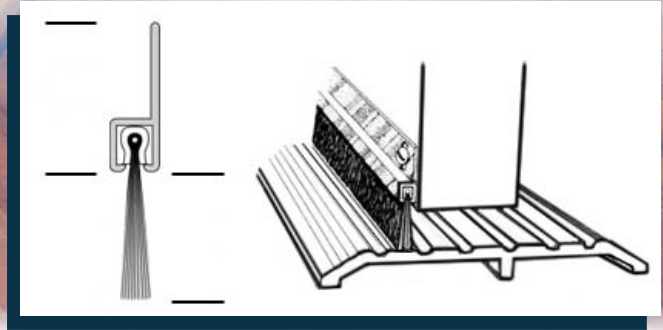

Improves the energy efficiency of your home.

THRESHOLD

- Seal the gap under the door
- Flexible vinyl forms a weather-tight seal

DG-119

ALUMINUM BUMPER THRESHOLD WITH VINYL
1-13/16" (W) x 5/8" (H)

N400

ALUMINUM BUMPER THRESHOLD
4" (W) x 1/2" (H)

WEATHERSTRIP

- Foam edge provides a tight seal to prevent air leakage through the door

SD-102

ALUMINUM DOORS SEALING WITH NEOPRENE
1" (W) x 1/4" (H)

SD-104

ALUMINUM DOORS SEALING WITH COLD TEMP VINYL
1-1/8" (W) x 1/4" (H)

DE-377

ALUMINUM MAGNETIC DOOR JAMB WITH VINYL
2" (W) x 1/4" (H)

W245

ALUMINUM DOORS SEALING WITH BLACK BRUSH
1-3/16" (W) x 13/32" (H)

DOOR SWEEPS

- Screwed to the door
- Can seal high gap under the door

DG-306